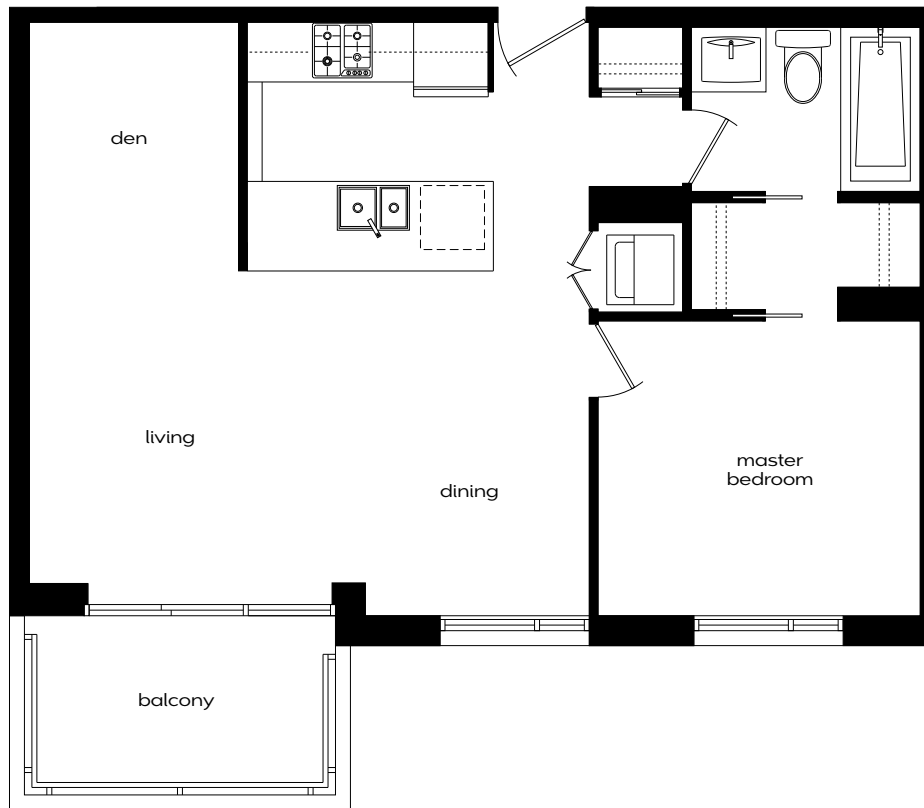

AFFINITY
love where you live.

SUITE A
1 Bedroom
538 sq. ft.

Phase 1
Levels 5-9
501-901

Phase 2
Levels 5-9

Phase 1
Level 4
401

Phase 2
Level 4

Phase 1
Level 3
301

Phase 2
Level 3

AFFINITY

love where you live.

Phase 1
Levels 5-9

Phase 2
Levels 5-9

Phase 1
Level 4

Phase 2
Level 4

Phase 1
Level 3

Phase 2
Level 3

SUITE B
2 Bedroom
753 sq. ft.

SUITE C
1 Bedroom + Den
621 sq. ft.

Phase 1
Levels 10-21

Phase 2
Levels 10-26
1005-2605

Phase 1
Levels 10-21

Phase 2
Levels 10-26

Phase 1
Level 4

Phase 2
Level 4

Phase 1
Level 3

Phase 2
Level 3

SUITE D
2 Bedroom + Den
1,071 sq. ft.

AFFINITY
love where you live.

SUITE E
2 Bedroom
896 sq. ft.

SUITE F
2 Bedroom
+ Workstation
910 sq. ft.