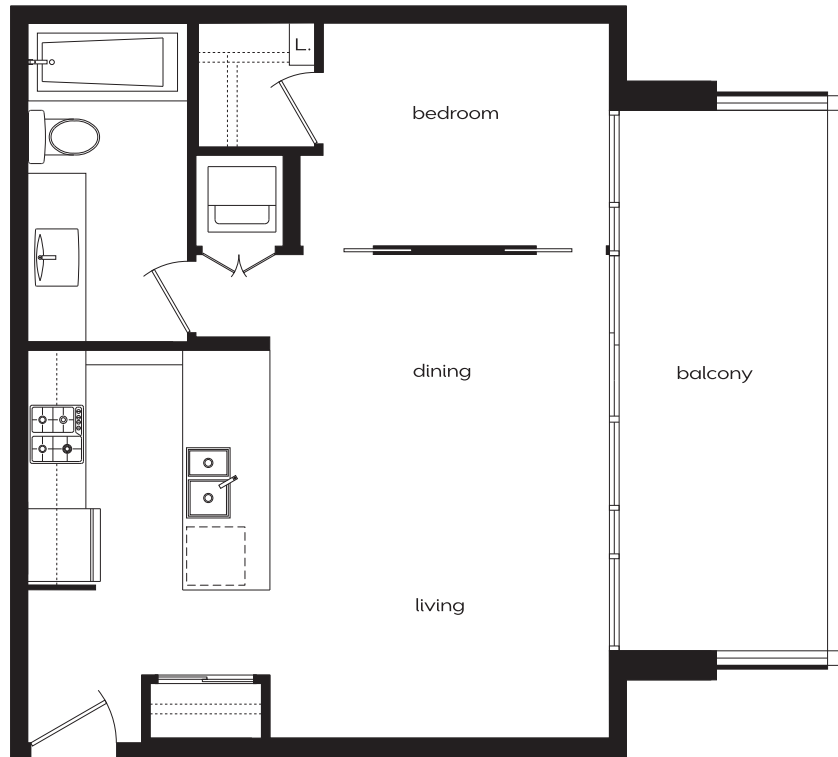

AFFINITY
love where you live.

SUITE A
1 Bedroom
538 sq. ft.

Phase 1
Levels 5-9
501-901

Phase 2
Levels 5-9

Phase 1
Level 4
401

Phase 2
Level 4

Phase 1
Level 3
301

Phase 2
Level 3

AFFINITY

love where you live.

Phase 1
Levels 5-9

Phase 2
Levels 5-9

Phase 1
Level 4

Phase 2
Level 4

Phase 1
Level 3

Phase 2
Level 3

SUITE B
2 Bedroom
753 sq. ft.

SUITE C
1 Bedroom + Den
621 sq. ft.

Phase 1
Levels 10-21

Phase 2
Levels 10-26
1005-2605

Phase 1
Levels 10-21

Phase 2
Levels 10-26

Phase 1
Level 4

Phase 2
Level 4

Phase 1
Level 3

Phase 2
Level 3

SUITE D
2 Bedroom + Den
1,071 sq. ft.

AFFINITY
love where you live.

SUITE E
2 Bedroom
896 sq. ft.

SUITE F
2 Bedroom
+ Workstation
910 sq. ft.