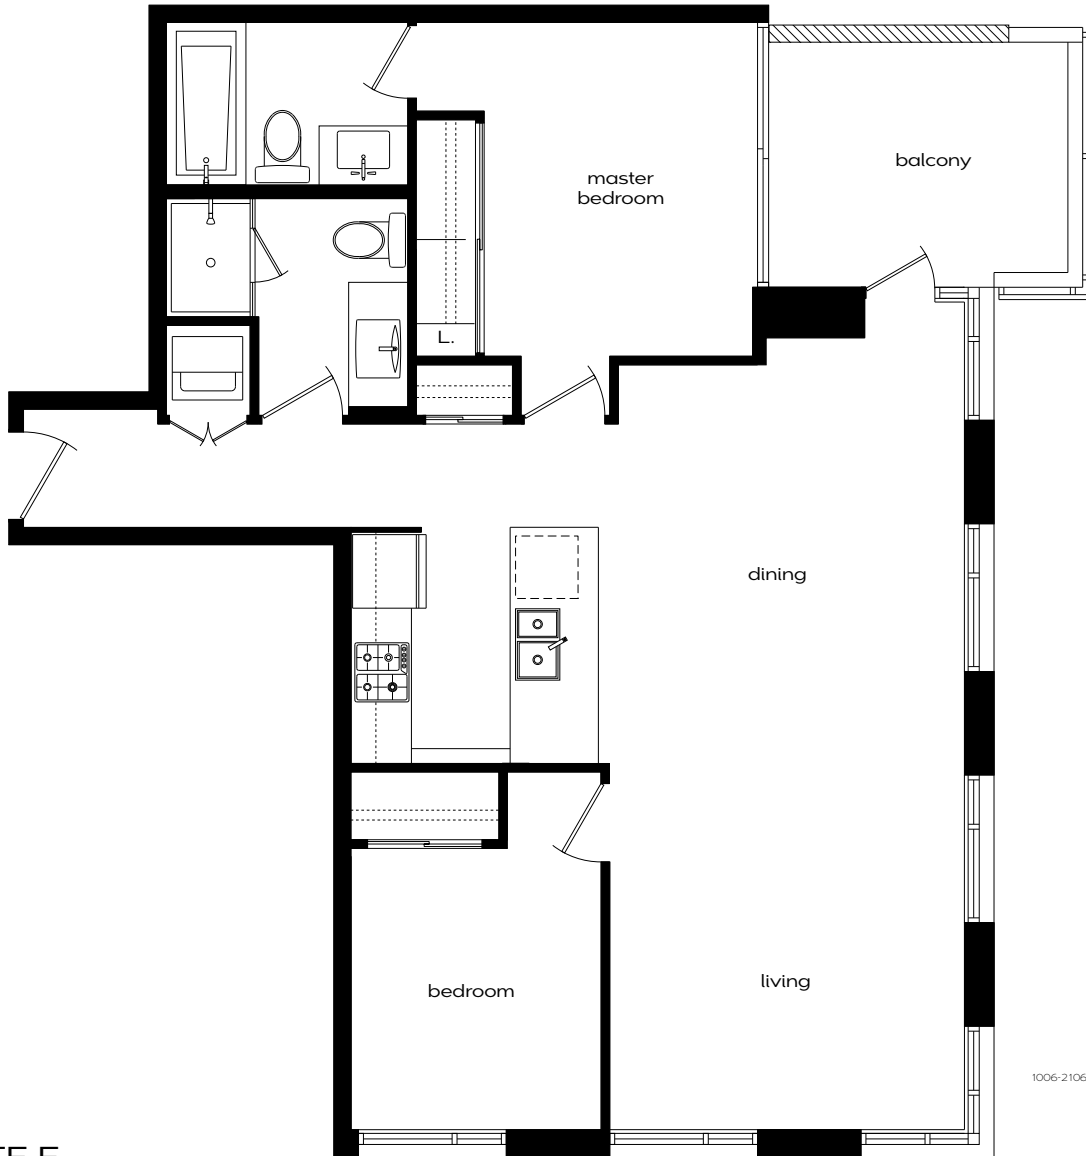

SUITE B
2 Bedroom
753 sq. ft.

SUITE C
1 Bedroom + Den
621 sq. ft.

Phase 1
Levels 10-21

Phase 2
Levels 10-26
1005-2605

Phase 1
Levels 10-21

Phase 2
Levels 10-26

Phase 1
Level 4

Phase 2
Level 4

Phase 1
Level 3

Phase 2
Level 3

SUITE D
2 Bedroom + Den
1,071 sq. ft.

AFFINITY
love where you live.

SUITE E
2 Bedroom
896 sq. ft.

SUITE F
2 Bedroom
+ Workstation
910 sq. ft.