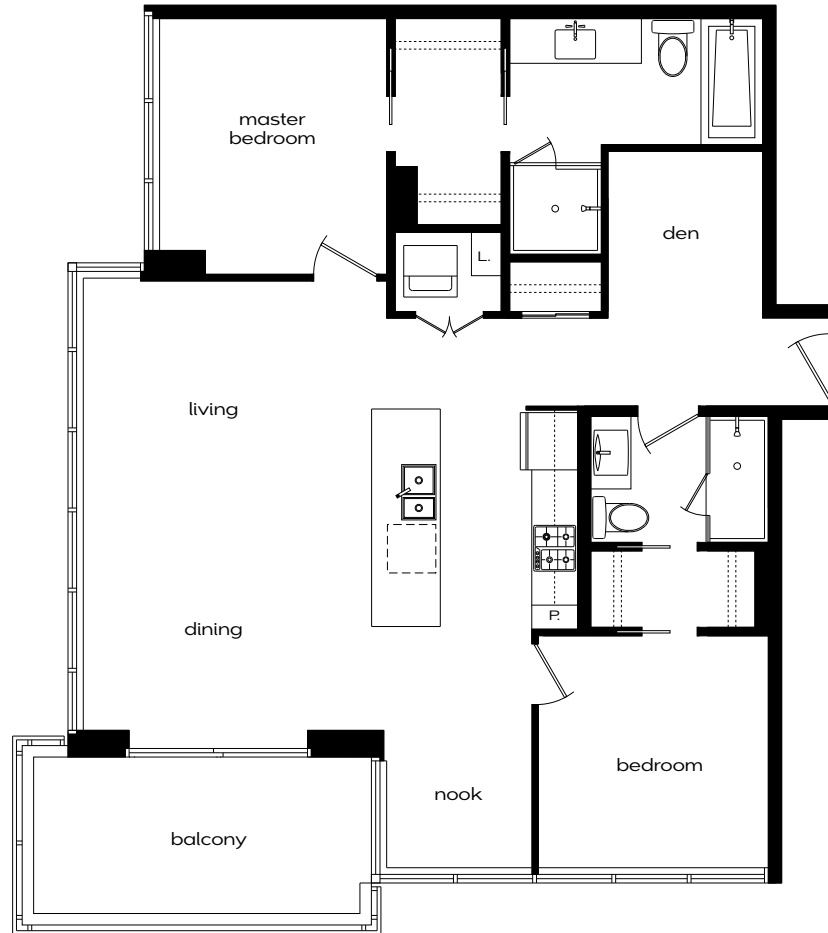

SUITE B
2 Bedroom
753 sq. ft.

SUITE C
1 Bedroom + Den
621 sq. ft.

Phase 1
Levels 10-21

Phase 2
Levels 10-26
1005-2605

Phase 1
Levels 10-21

Phase 2
Levels 10-26

Phase 1
Level 4

Phase 2
Level 4

Phase 1
Level 3

Phase 2
Level 3

SUITE D
2 Bedroom + Den
1,071 sq. ft.

AFFINITY
love where you live.

SUITE E
2 Bedroom
896 sq. ft.

SUITE F
2 Bedroom
+ Workstation
910 sq. ft.